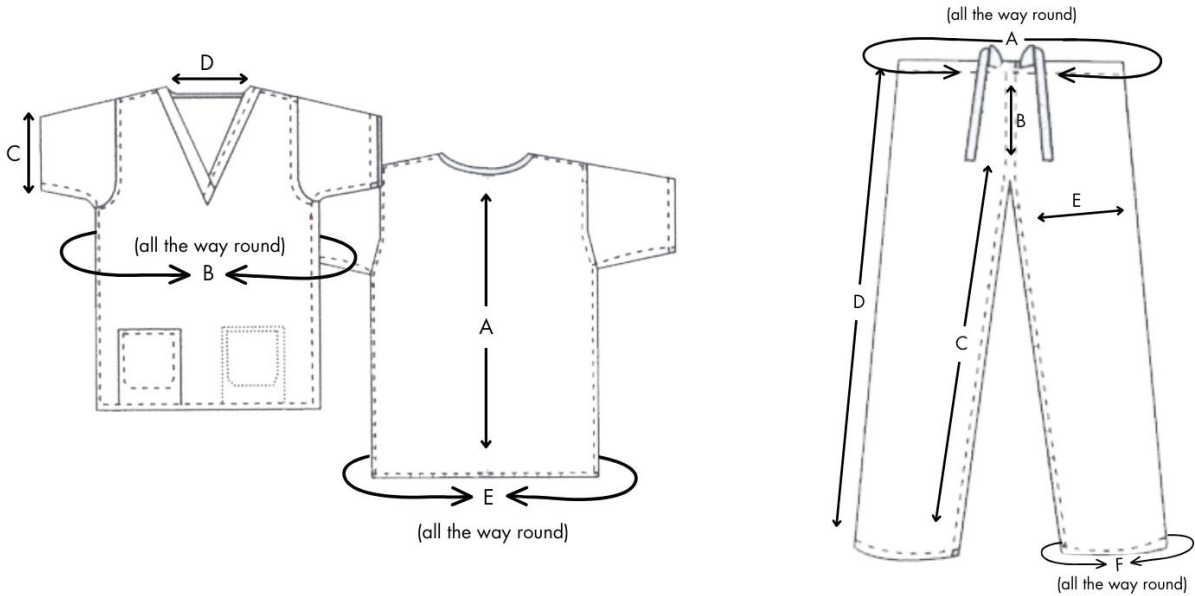

Essential Unisex Reversible Scrub Suits

Material: 65% Polyester, 35% Cotton

Colours: Navy, Cobalt, Mid Blue, Turquoise, Mid Green, Misty, Raspberry, Hunter Green

Sizes: XS, S, M, L, XL, 2XL, 3XL, 4XL

Product codes: See overleaf

Washable:     

Shown here (left to right): Turquoise, Navy, Raspberry, Mid Green, Misty, Hunter Green.

Scrubs size chart

Tunic top

- A: Length (cm)
- B: Chest Circumference (cm)
- C: Sleeve Depth (cm)
- D: Collar width (cm)
- E: Hip circumference (cm)

- A: Waist Circumference (cm)
- B: Front rise (cm)
- C: Inside Leg Length (cm)
- D: Waist to Ankle Length (cm)
- E: Thigh width (cm)
- F: Cuff circumference (cm)

	X Small	Small	Medium	Large	X Large	2XL	3XL	4XL
A	92	99	106	117	124	132	147	169
B	38	38	39	39	39	41	43	47
C	69	71	73	74	75	75	81	93
D	104	108	109	111	112	114	122	135
E	30.5	31.5	34.5	35.5	37.5	39.5	42.5	47.5
F	40	43	46	48	51	52	56	58